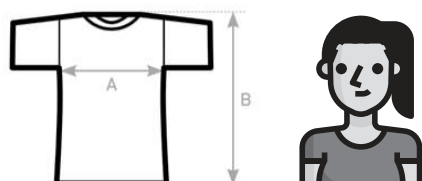

IRF MEN T-SHIRT	XS	S	M	L	XL	2XL	3XL	4XL	5XL
A HALF CHEST	45	48	51	54	57	60	63	66	69
B BODY LENGTH FROM NECK POINT	68	70	72	74	76	78	80	82	84

IRF WOMEN T-SHIRT	XS	S	M	L	XL	2XL	3XL
A HALF CHEST	41	44	47	50	53	56	59
B BODY LENGTH FROM NECK POINT	58	60	62	64	66	68	70